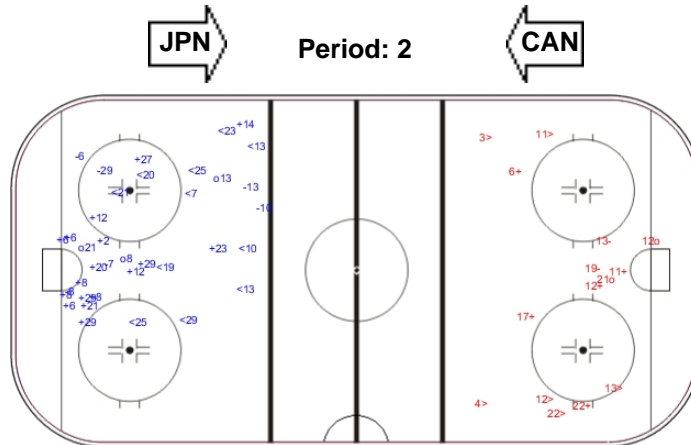

Period: 1

Shots by CAN

Goals (o): 0    SSG (+): 8  
SSP (-): 14    SPG (-): 5

GK 1 of JPN

Period: 2

Shots by JPN

Goals (o): 2    SSG (+): 5  
SSP (-): 6    SPG (-): 2

GK 30 of CAN