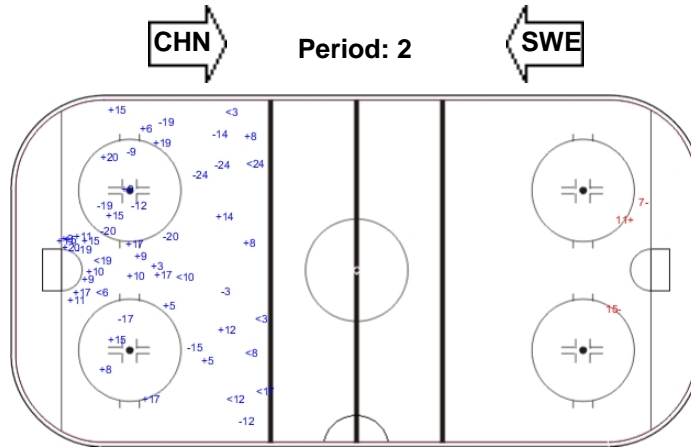

Goals (o): 0 SSG (+): 1
SSP (-): 0 SPG (-): 2

GK 2 of SWE

Shots by SWE

Goals (o): 2 SSG (+): 19
SSP (-): 5 SPG (-): 13

GK 22 of CHN

LEGEND

GK Goalkeeper **SPG** Shots past goal **SSG** Shots saved by goalkeeper **SSP** Shots saved by player