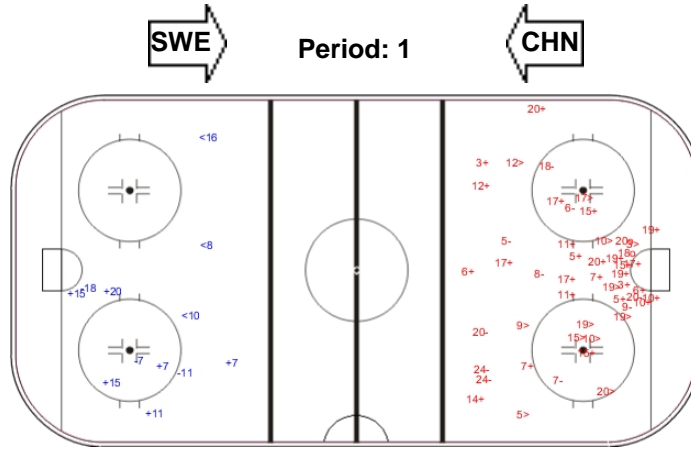

Goals (o): 0 SSG (+): 1
SSP (-): 0 SPG (-): 2

GK 2 of SWE

Shots by SWE

Goals (o): 2 SSG (+): 19
SSP (-): 5 SPG (-): 13

GK 22 of CHN

LEGEND

GK Goalkeeper **SPG** Shots past goal **SSG** Shots saved by goalkeeper **SSP** Shots saved by player