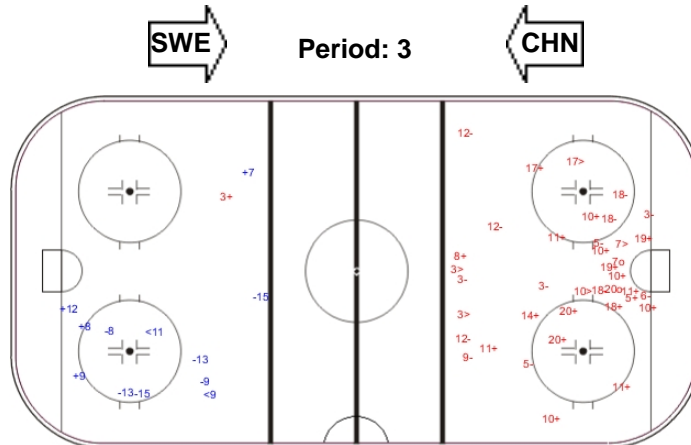

Goals (o): 0 SSG (+): 1
SSP (-): 0 SPG (-): 2

GK 2 of SWE

Shots by SWE

Goals (o): 2 SSG (+): 19
SSP (-): 5 SPG (-): 13

GK 22 of CHN

LEGEND

GK Goalkeeper **SPG** Shots past goal **SSG** Shots saved by goalkeeper **SSP** Shots saved by player